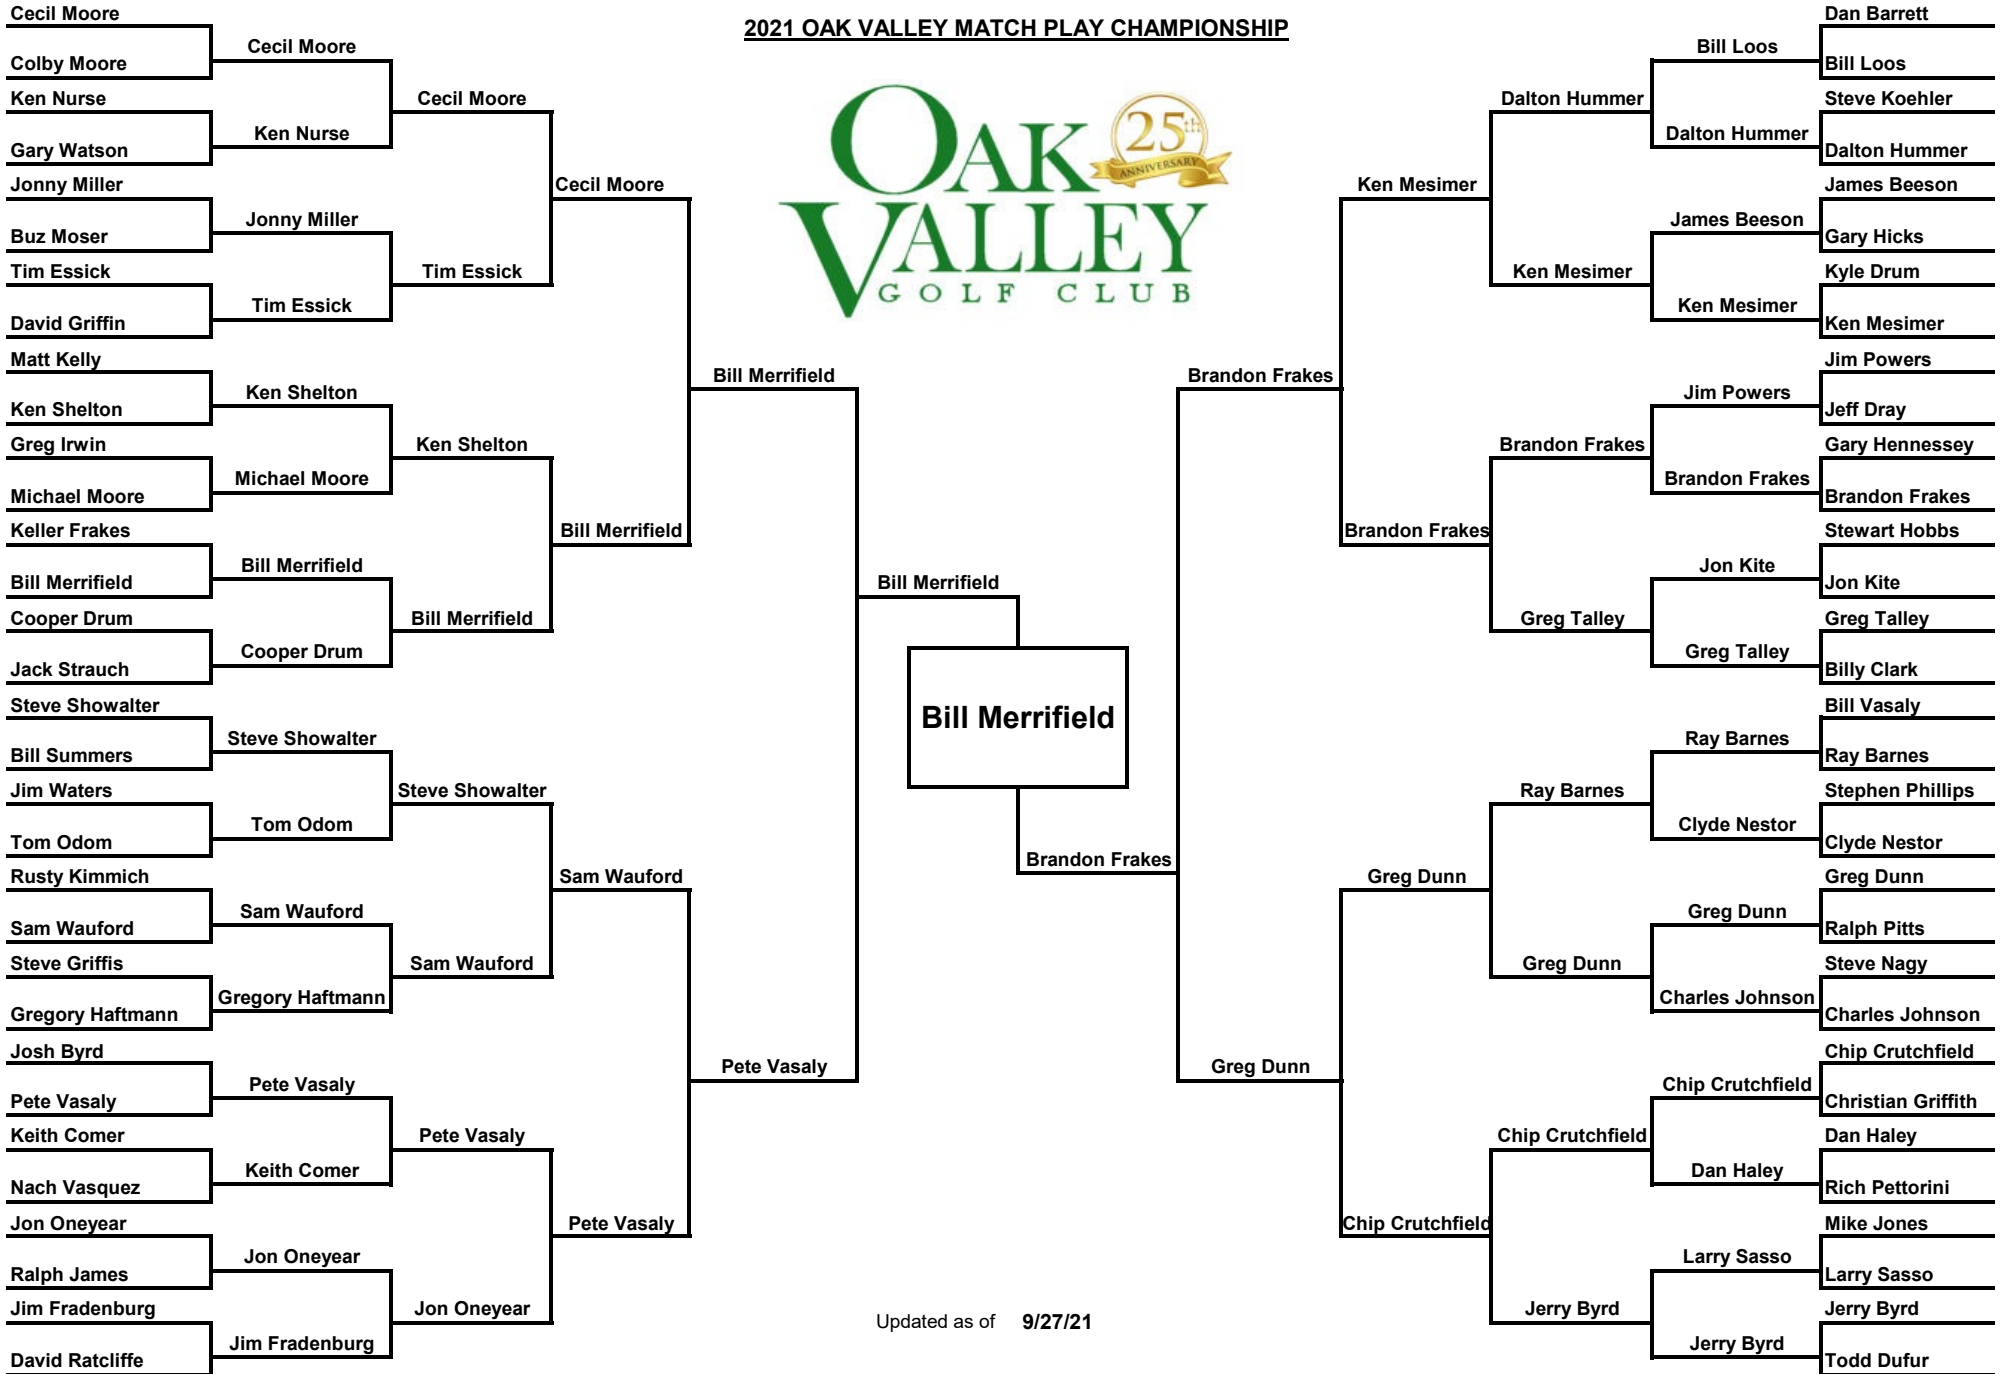

Round Ends 23-May 13-Jun 11-Jul 1-Aug 22-Aug 22-Aug 1-Aug 11-Jul 13-Jun 23-May

**2021 OAK VALLEY MATCH PLAY CHAMPIONSHIP**

Updated as of 9/27/21